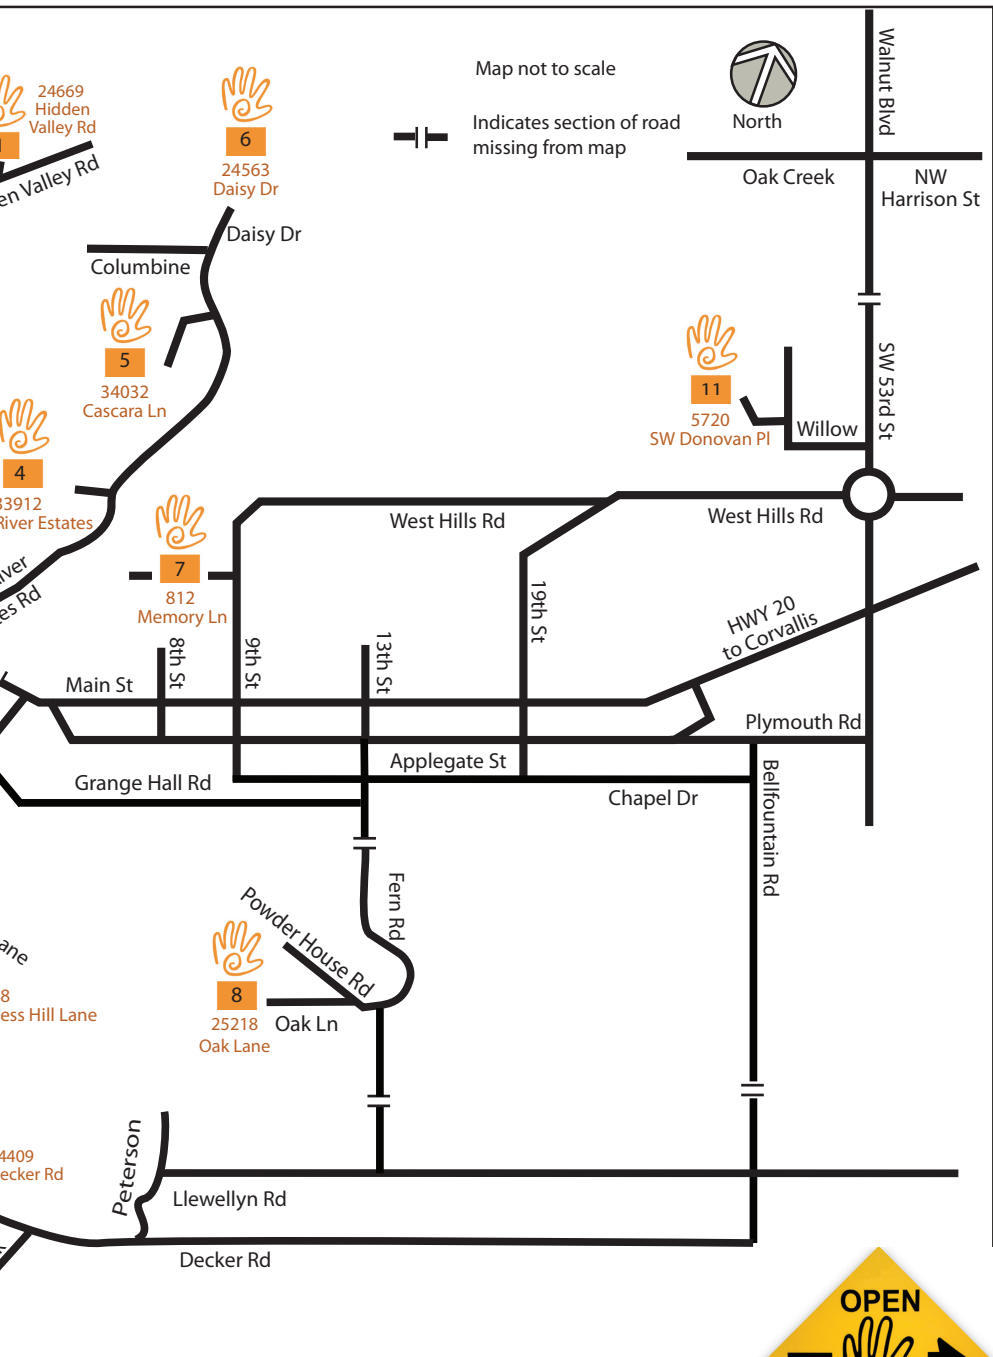

Follow the Yellow Signs!